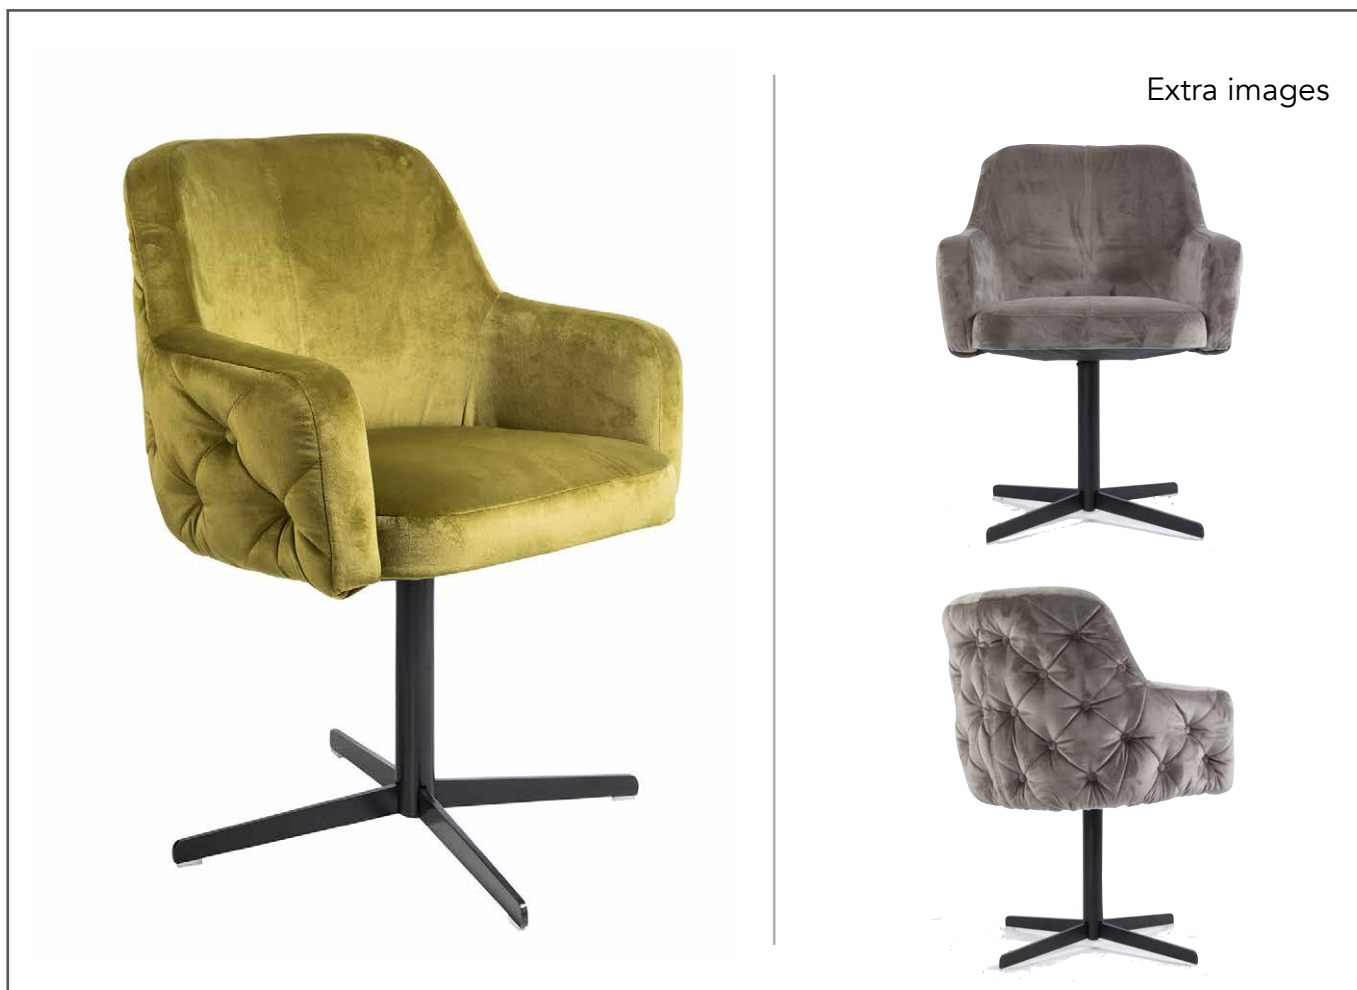

TINA

Technical information

Extra images

MATEN / MEASUREMENTS

EXTRA INFO

MATERIALS

Frame	Plywood and chipboard +steel
Zitting / Seat	PLYWOOD and Polyether (10+10+50)- 30/185, 10-18/130
Rug / Back	PLYWOOD and Polyether foam; (20+30+20)- 25/170