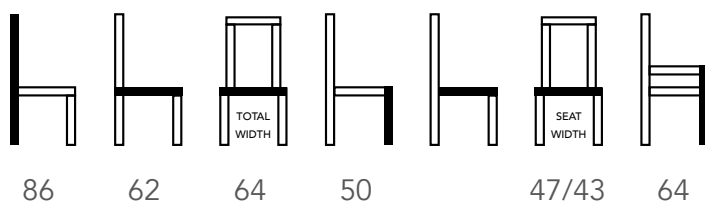

TINA

Technical information

Extra images

MATEN / MEASUREMENTS

EXTRA INFO

MATERIALS

Frame	Plywood and chipboard +steel
Zitting / Seat	PLYWOOD and Polyether (10+10+50)- 30/185, 10-18/130
Rug / Back	PLYWOOD and Polyether foam; (20+30+20)- 25/170

PACKING

Package	KARTON
Nr. of pcs	1
Size of package	93x76x62 cm
Weight package	19 KG